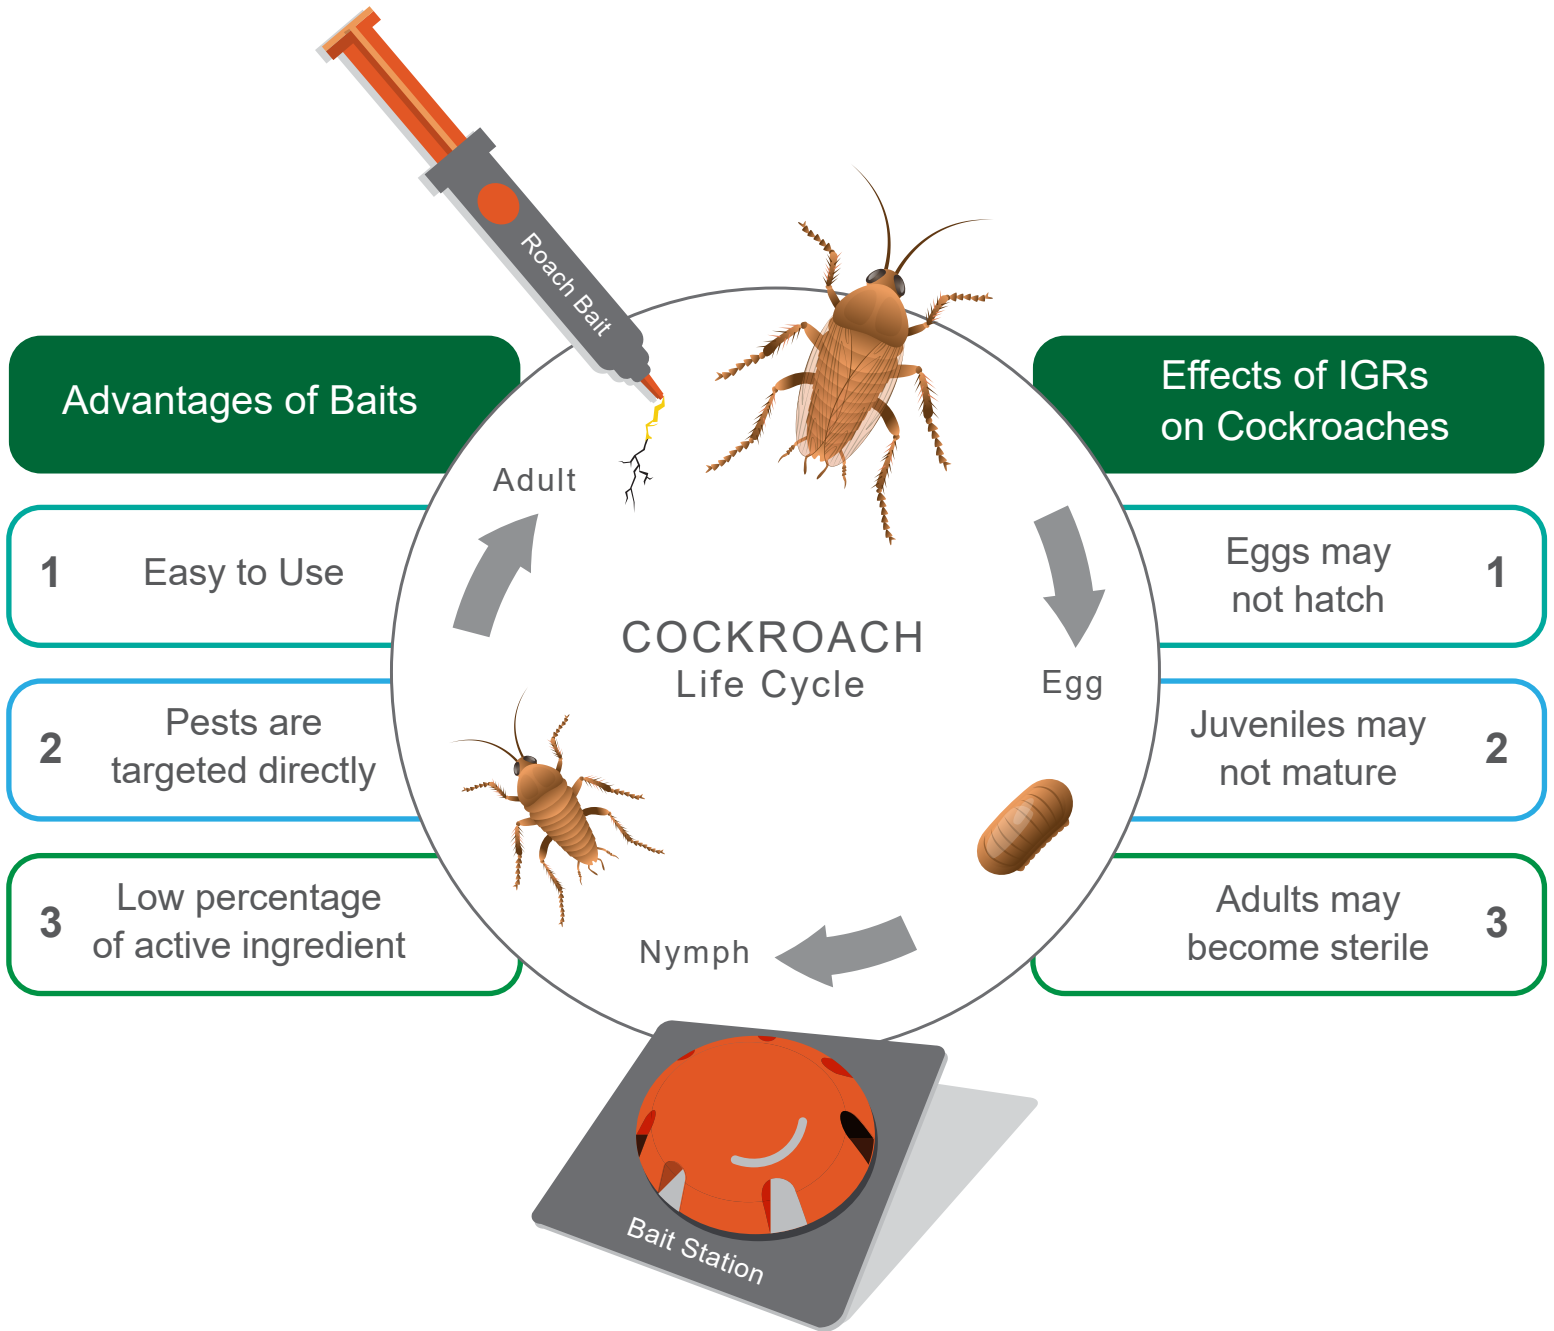

Bait & GROWTH Regulate

To kill roaches and disrupt their life cycle, use bait in combination with an insect growth regulator (IGR)

 www.cdpr.ca.gov/docs/schoolipm/

 school-ipm@cdpr.ca.gov